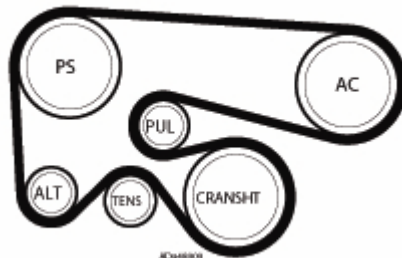

On the different Fiat group models with the 1.9 JTD engine, and equipped with an air conditioning compressor, several adjustments have been made to the accessory drive system since its introduction.

Belt length, tensioner and pulleys all have all undergone small changes - and not necessarily the same for Alfa, Lancia and Fiat - in an effort to improve drive performance.

As a result, the Fiat group now only offers 1 belt size for this drive: the OE/OES references are 55189679 and 71734476. the Gates Micro-V® XF replacement belt is **6PK1835XQ**.

This means that the 6PK1840 that was previously recommended on some of these applications, should no longer be installed on this 1.9 JTD + AC drive.