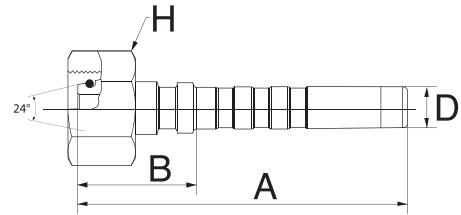

HYDRAULIC HOSES, COUPLINGS & EQUIPMENT

THE WORLD OF COUPLINGS

WTB

WTB

SKIVE FERRULES

					
D			A	B	REF.
-size	DN	"	mm	mm	WTB
-8	12	1/2	60.0	35.0	8WTB2F-1
-12	20	3/4	66.0	46.0	12WTB2F-1

WTB

DIN 24° FDHORX

Female DIN 'O' ring swivel. 24° cone. Heavy series.

D				A B H			REF.
-size	DN	"		mm	mm	mm	WTB
-8	12	1/2	M24 x 1.5	101.8	36.8	30.0	8WTB16FDHORX
-12	20	3/4	M36 x 2.0	121.5	47.5	46.0	12WTB25FDHORX

NPTF MP

Male NPTF pipe.

D				A B H			REF.
-size	DN	"		mm	mm	mm	WTB
-8	12	1/2	1/2" - 14 NPTF	109.6	44.6	25.0	8WTB8MP
-12	20	3/4	3/4" - 14 NPTF	122.0	48.0	27.0	12WTB12MP