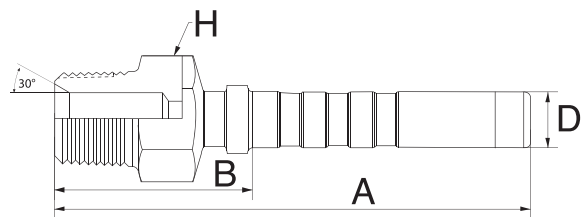

HYDRAULIC HOSES, COUPLINGS & EQUIPMENT

THE WORLD OF COUPLINGS

WTB

WTB

SKIVE FERRULES

					
D			A	B	REF.
-size	DN	"	mm	mm	WTB
-8	12	1/2	60.0	35.0	8WTB2F-1
-12	20	3/4	66.0	46.0	12WTB2F-1

WTB

DIN 24° FDHORX

Female DIN 'O' ring swivel. 24° cone. Heavy series.

D				A B H			REF.
-size	DN	"		mm	mm	mm	WTB
-8	12	1/2	M24 x 1.5	101.8	36.8	30.0	8WTB16FDHORX
-12	20	3/4	M36 x 2.0	121.5	47.5	46.0	12WTB25FDHORX

NPTF MP

Male NPTF pipe.

D				A B H			REF.
-size	DN	"		mm	mm	mm	WTB
-8	12	1/2	1/2" - 14 NPTF	109.6	44.6	25.0	8WTB8MP
-12	20	3/4	3/4" - 14 NPTF	122.0	48.0	27.0	12WTB12MP